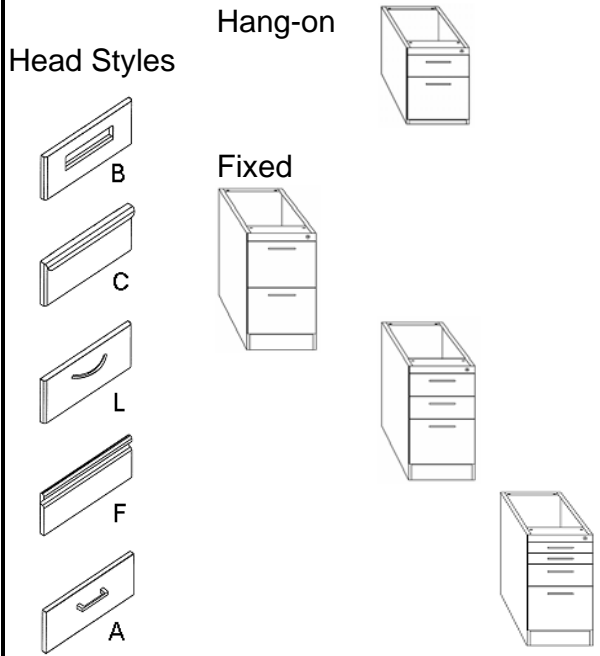

Pedestals - Letter Width

Letter files are 14 7/8" W and 28 3/4" D
 Full extension ball bearing slides.
 Black, core removable key lock with 2 keys
 Adjustable glides (3/4" adjustment)
 Removable drawer heads are 10 1/2" high
 Designed for Pendaflex^R hanging folders

Options

- VSSH-LTR** File Dwr. Side to Side Hangers
- VFC-LTR** File Drawer Compressor
- VPT-LTR** Pencil Tray
- VBDD-LTR** Box Dwr. Divider

Add on

Replace "■" with letter "A", "B", "C", "F" or "L" for desired head style

Head Styles

Add \$2 per drawer for head styles "C" & "F"
 Non-stocked loop and bar pulls are extra.

		18" Deep	22" Deep	28" Deep
Hang-on	Box / File	■ -VH18BF	■ -VH22BF	■ -VH28BF
	~ Height	19 1/4"	19 1/4"	19 1/4"
	~ Weight	34 lbs.	39 lbs.	44 lbs.
Fixed	File / File	■ -VF18FF	■ -VF22FF	■ -VF28FF
	~ Height	27 9/16"	27 9/16"	27 9/16"
	~ Weight	41 lbs.	46 lbs.	52 lbs.
Freestanding	Box/Box/File	■ -VF18BBF	■ -VF22BBF	■ -VF28BBF
	~ Height	27 9/16"	27 9/16"	27 9/16"
	~ Weight	47 lbs.	54 lbs.	62 lbs.
Mobile	Tray/Tray/Box/File	■ -VF18TTBF	■ -VF22TTBF	■ -VF28TTBF
	~ Height	27 9/16"	27 9/16"	27 9/16"
	~ Weight	53 lbs.	62 lbs.	72 lbs.
Mobile	File / File	■ -VS18FF	■ -VS22FF	■ -VS28FF
	~ Height	27 5/8"	27 5/8"	27 5/8"
	~ Weight	44 lbs.	49 lbs.	56 lbs.
Mobile	Box/Box/File	■ -VS18BBF	■ -VS22BBF	■ -VS28BBF
	~ Height	27 5/8"	27 5/8"	27 5/8"
	~ Weight	50 lbs.	57 lbs.	66 lbs.
Mobile	Tray/Tray/Box/File	■ -VS18TTBF	■ -VS22TTBF	■ -VS28TTBF
	~ Height	27 5/8"	27 5/8"	27 5/8"
	~ Weight	56 lbs.	65 lbs.	76 lbs.
Mobile	File / File	■ -MM18FF	■ -MM22FF	■ -MM28FF
	~ Height	26 7/8"	26 7/8"	26 7/8"
	~ Weight	68 lbs.	73 lbs.	80 lbs.
Mobile	Box/Box/File	■ -MM18BBF	■ -MM22BBF	■ -MM28BBF
	~ Height	26 7/8"	26 7/8"	26 7/8"
	~ Weight	74 lbs.	81 lbs.	90 lbs.
Mobile	Tray/Tray/Box/File	■ -MM18TTBF	■ -MM22TTBF	■ -MM28TTBF
	~ Height	26 7/8"	26 7/8"	26 7/8"
	~ Weight	80 lbs.	89 lbs.	100 lbs.
	~ Volume	5.5 ft. ³	7 ft. ³	9 ft. ³