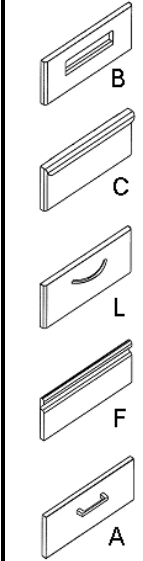

Pedestals - Letter Width

Letter files are 14 7/8" W and 28 3/4" D
 Full extension ball bearing slides.
 Black, core removable key lock with 2 keys
 Adjustable glides (3/4" adjustment)
 Removable drawer heads are 10 1/2" high
 Designed for Pendaflex^R hanging folders

Options

- VSSH-LTR** File Dwr. Side to Side Hangers
- VFC-LTR** File Drawer Compressor
- VPT-LTR** Pencil Tray
- VBDD-LTR** Box Dwr. Divider

Add on

Replace "■" with letter "A", "B", "C", "F" or "L" for desired head style

Head Styles

Add \$2 per drawer for head styles "C" & "F"
 Non-stocked loop and bar pulls are extra.

		18" Deep	22" Deep	28" Deep
Hang-on	Box / File	■ -VH18BF	■ -VH22BF	■ -VH28BF
	~ Height	19 1/4"	19 1/4"	19 1/4"
	~ Weight	34 lbs.	39 lbs.	44 lbs.
Fixed	File / File	■ -VF18FF	■ -VF22FF	■ -VF28FF
	~ Height	27 9/16"	27 9/16"	27 9/16"
	~ Weight	41 lbs.	46 lbs.	52 lbs.
Freestanding	Box/Box/File	■ -VF18BBF	■ -VF22BBF	■ -VF28BBF
	~ Height	27 9/16"	27 9/16"	27 9/16"
	~ Weight	47 lbs.	54 lbs.	62 lbs.
Mobile	Tray/Tray/Box/File	■ -VF18TTBF	■ -VF22TTBF	■ -VF28TTBF
	~ Height	27 9/16"	27 9/16"	27 9/16"
	~ Weight	53 lbs.	62 lbs.	72 lbs.
Mobile	File / File	■ -VS18FF	■ -VS22FF	■ -VS28FF
	~ Height	27 5/8"	27 5/8"	27 5/8"
	~ Weight	44 lbs.	49 lbs.	56 lbs.
Mobile	Box/Box/File	■ -VS18BBF	■ -VS22BBF	■ -VS28BBF
	~ Height	27 5/8"	27 5/8"	27 5/8"
	~ Weight	50 lbs.	57 lbs.	66 lbs.
Mobile	Tray/Tray/Box/File	■ -VS18TTBF	■ -VS22TTBF	■ -VS28TTBF
	~ Height	27 5/8"	27 5/8"	27 5/8"
	~ Weight	56 lbs.	65 lbs.	76 lbs.
Mobile	File / File	■ -MM18FF	■ -MM22FF	■ -MM28FF
	~ Height	26 7/8"	26 7/8"	26 7/8"
	~ Weight	68 lbs.	73 lbs.	80 lbs.
Mobile	Box/Box/File	■ -MM18BBF	■ -MM22BBF	■ -MM28BBF
	~ Height	26 7/8"	26 7/8"	26 7/8"
	~ Weight	74 lbs.	81 lbs.	90 lbs.
Mobile	Tray/Tray/Box/File	■ -MM18TTBF	■ -MM22TTBF	■ -MM28TTBF
	~ Height	26 7/8"	26 7/8"	26 7/8"
	~ Weight	80 lbs.	89 lbs.	100 lbs.
	~ Volume	5.5 ft. ³	7 ft. ³	9 ft. ³